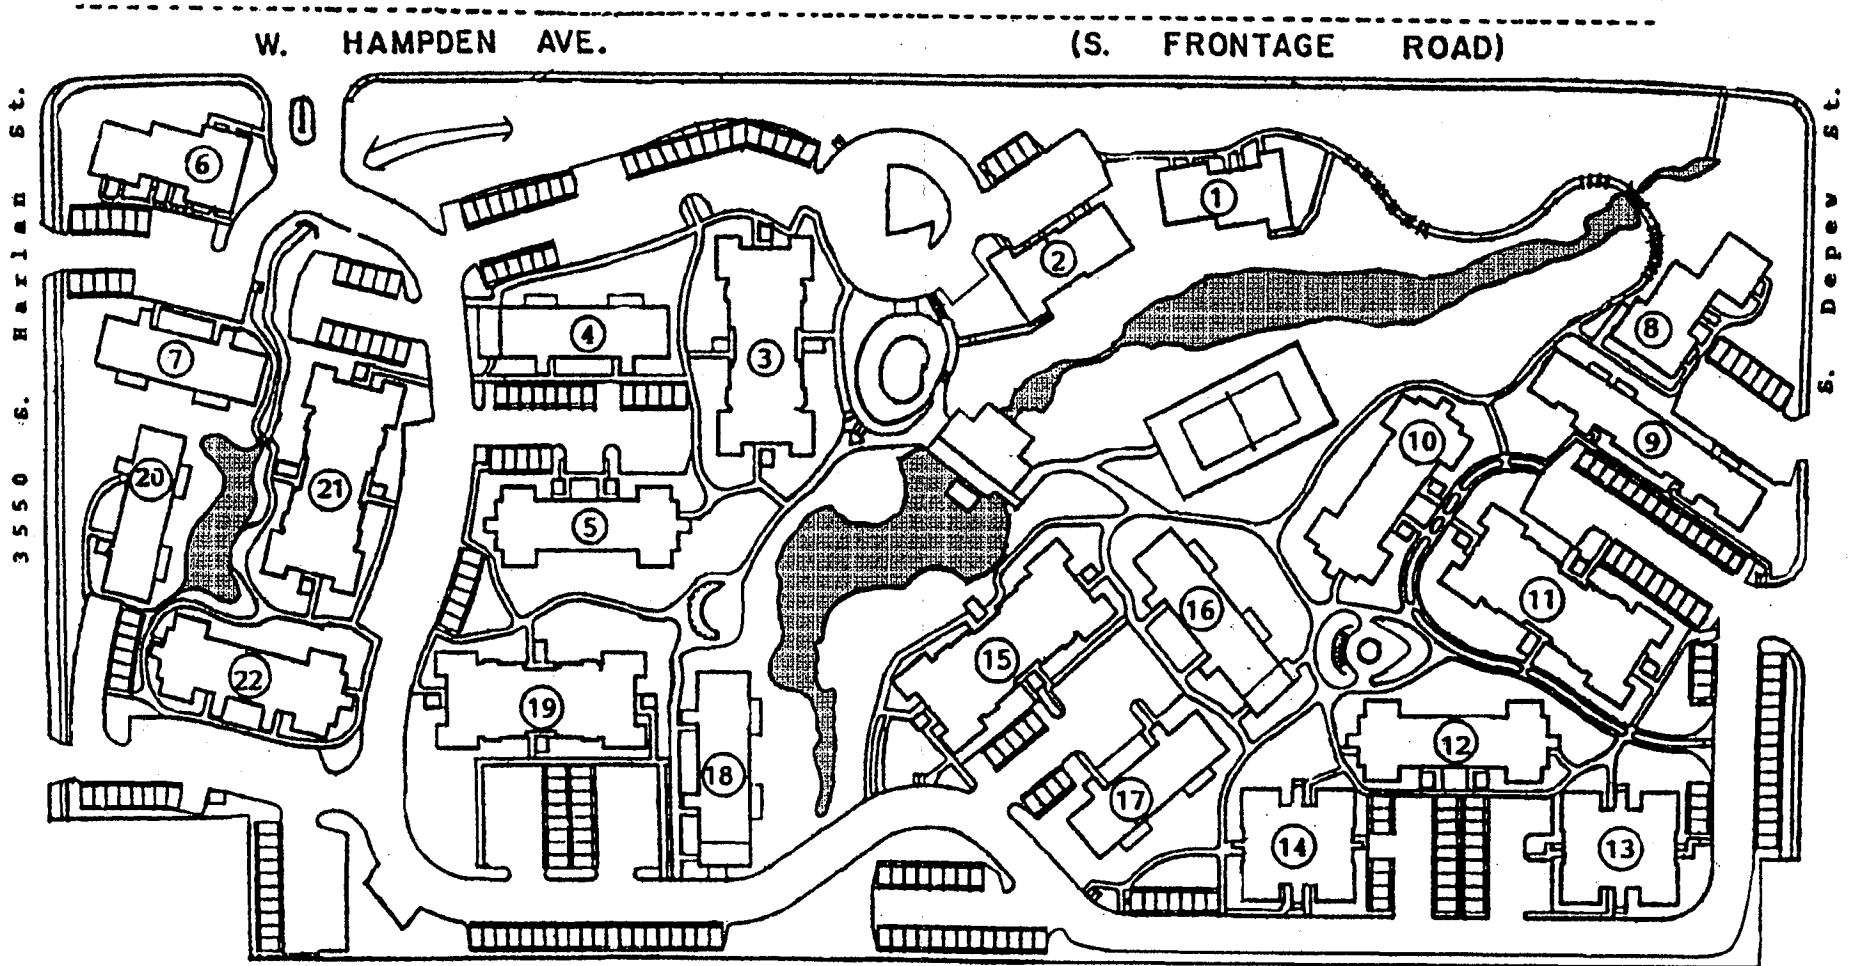

Pebble Creek Condominium Homeowner Association
3550 S. Harlan St., Clubhouse Office
Denver, Colorado 80235
(303) 986- 3524

PEBBLE CREEK CONDOMINIUM

UNIT LOCATIONS

Unit Number	Building Number
101 - 111	1
113 - 123	2
124 - 139	3
140 - 147	4
149 - 163	6
164 - 171	7
172 - 187	21
188 - 195	20
196 - 211	22
212 - 227	5
228 - 243	19
244 - 251	18
252 - 267	15
268 - 275	16
276 - 283	17
284 - 291	14
292 - 307	12
308 - 315	13
316 - 331	10
332 - 347	11
348 - 355	9
357 - 371	8

PEBBLE CREEK CLUB HOUSE
3550 S. HARLAN

PLEASE PARK IN UNCOVERED AREAS ONLY
Vehicles parked in fire lane are subject to towing